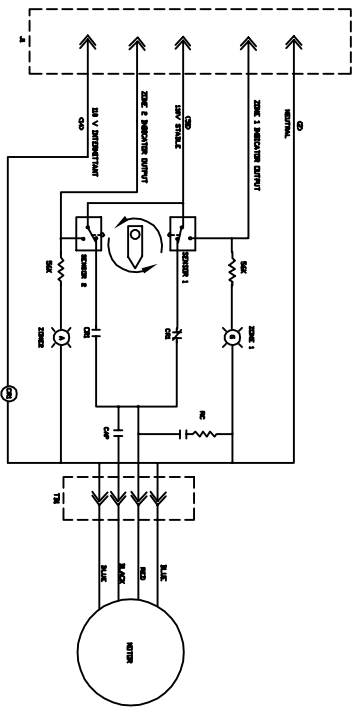

110V	
FU1	20A
FU3	20A

ALL FUSES ARE QUICK BLOW FUSES.

REV	DATE	DESCRIPTION	BY	APP	FINISH	SHEET	REV	REVISING NO.	SIZE
1						1			D

The patent property of Parker Industries, Inc. The information is furnished in confidence.

MODEL: ARD-X-30C, AMH-1C
 110 VOLTS
 TITLE: 85257