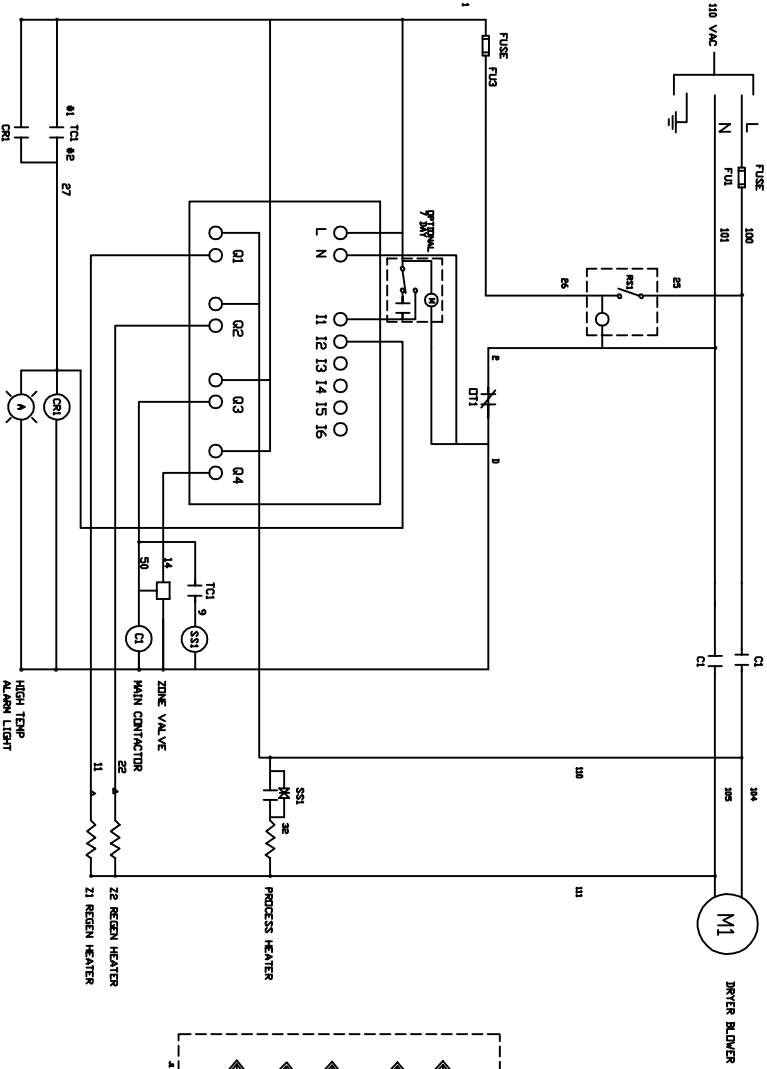

110V	
FU1	20A
FU3	20A

ALL FUSES ARE QUICK BLOW FUSES.

REV	DATE	DESCRIPTION	BY	APP	FINISH	SHEET	REV	REVISING NO.	SIZE
1						1			D

The patent property of Parker Industries, Inc. The information is furnished in confidence.

MODEL: ARD-X-30C, AMH-1C
 110 VOLTS
 TITLE: 85257